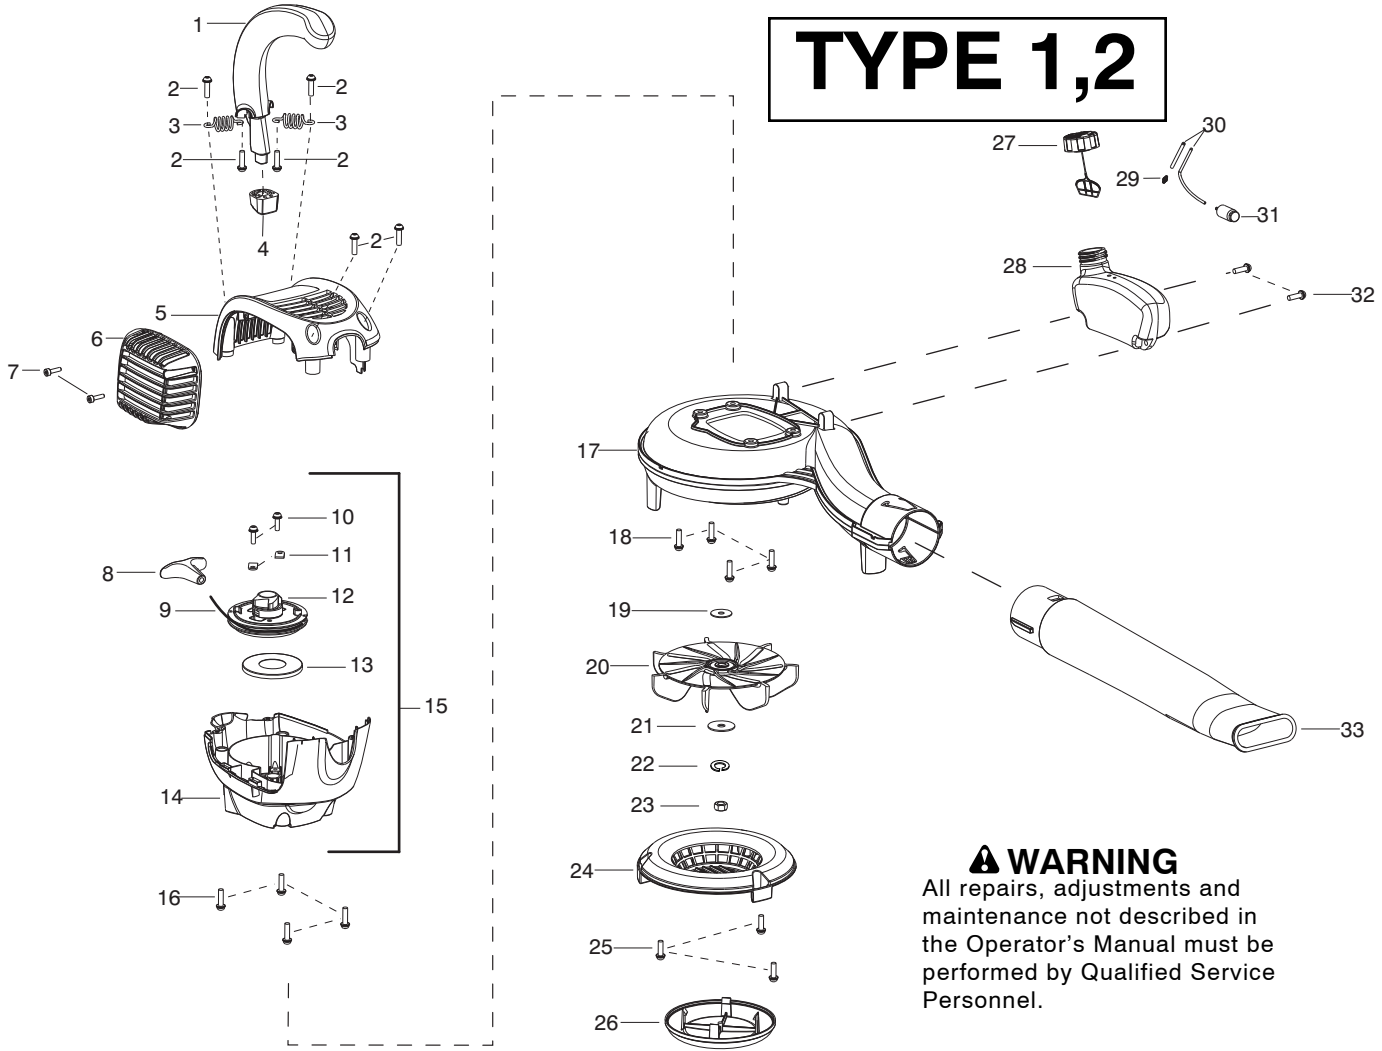

Parts List No. 545192166		WEED EATER® PARTS LIST	MODEL FB25	
Date 2/23/10	Replaces 545192166 - 6/02/09		NOTE : Illustration may differ from actual model due to design changes.	Page: 3

TYPE 1,2

⚠ WARNING
All repairs, adjustments and maintenance not described in the Operator's Manual must be performed by Qualified Service Personnel.

Ref.	Part No.	Description	Ref.	Part No.	Description
1.	545197801	Assy - Handle (Incl. qty. 2 of ref. 2,3)	21.	545164501	Washer - Impeller
2.	530015814	Screw	22.	530092322	Washer - Lock
3.	545206801	Spring - Isolator	23.	530626605	Nut
4.	545203101	Isolator - Handle	24.	545192901	Cover - Inlet
5.	545192601	Housing - Upper Engine	25.	530015880	Screw
6.	525433201	Assy - Muffler Guard	26.	530057996	Deflector - Intake
7.	530016449	Screw	27.	530014347	Cap - Fuel (w/retainer)
8.	530054834	Handle - Starter	28.	545197701	Assy - Fuel Tank (Incl. 27,29,30,31)
9.	545180862	Kit - Rope	29.	530023877	Fitting - Fuel Line
10.	530015775	Screw - Retainer	30.	530069599	Kit - Fuel Line (Incl. 29)
11.	530027523	Retainer	31.	530014362	Assy - Fuel Pick-up
12.	545180863	Kit - Starter Pulley (Incl. 10)	32.	530015880	Screw
13.	545054901	Spring - Starter	33.	545193701	Tube - Blower
14.	526480601	Assy - Lower end housing with bearing	Not Shown		
15.	545196201	Assy - Lower Engine Housing (Incl. 10,11,12,13,14)	545186729	Manual	
16.	530015810	Screw	545216201	Decal - Warning	
17.	545203001	Assy - Scroll Housing	525485301	Decal - Entanglement Warning	
18.	530015814	Screw	522928602	Decal - Spark Arrestor Warning	
19.	530015828	Washer			
20.	545193301	Assy - Impeller			

✓ = New Part Number For This IPL

★ = Refer to the Service Reference Indicated for more information. (Located at the END of the IPL)