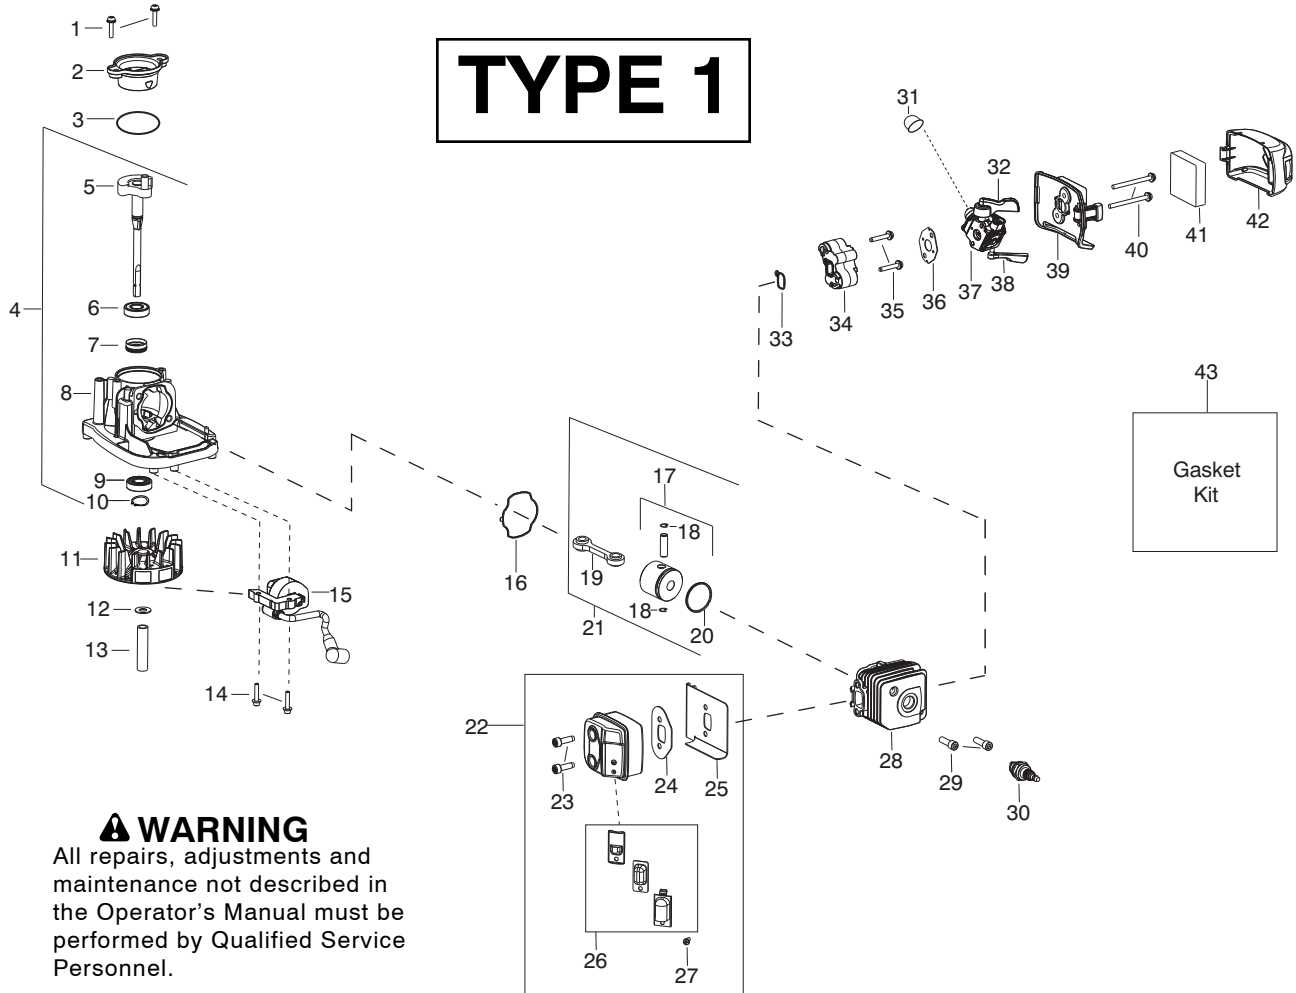

Parts List No. 545192166		WEED EATER® PARTS LIST	MODEL FB25	
Date 2/23/10	Replaces 545192166 - 6/02/09		NOTE : Illustration may differ from actual model due to design changes.	Page: 1

Ref.	Part No.	Description	Ref.	Part No.	Description
1.	530016386	Screw	24.	545180866	Gasket - Muffler (kit)
2.	530057954	Assy - Rear Plug (Incl. 3)	25.	545210501	Shield - Muffler
3.	545180866	O-Ring - Rear Plug (kit)	26.	530071544	Kit - Spark Arrestor
4.	545180861	Kit - Crankshaft / Crankcase (Incl. 5,8,10)	27.	530015241	Screw
5.	545091101	Assy - Crankshaft	28.	530012541	Cylinder - Machined (25cc)
6.	530032125	Bearing - Inner	29.	530015953	Screw - Cylinder
7.	530019264	Seal - Crankshaft	30.	952030249	Accy - Spark Plug (RCJ-6Y)
8.	545197401	Assy - Crankcase (Incl. 6,7,9)	31.	530058709	Bulb - Purge
9.	530055728	Bearing - Outer	32.	545180868	Kit - Throttle
10.	530015941	Ring - Crankshaft Retainer	33.	545180866	Seal - Cylinder/Carb. Adapter (kit)
11.	545197301	Assy - Flywheel	34.	545197001	Adapter - Carburetor
12.	530016030	Washer	35.	530016441	Screw
13.	545113701	Spacer - Flywheel	36.	545180866	Gasket - Carburetor (kit)
14.	530016357	Screw	37.	545180864	Kit - Carburetor Assy.
15.	545158001	Module - Ignition	38.	545180869	Kit - Choke
16.	545180866	Seal - Crankcase / Cylinder (kit)	39.	545193501	Base - Air Box
17.	530071833	Kit - Piston (Incl. 18,20)	40.	530016429	Screw
18.	530015162	Retainer - Wrist Pin	41.	530036575	Filter - Foam Air
19.	530069945	Kit - Connecting Rod	42.	545193601	Cover - Air Box
20.	530055120	Ring - Piston	43.	545180866	Kit - Gasket (Incl. 3,16,24,33,36)
21.	530071785	Kit - Piston and Rod (Incl. 17,19)			
22.	545180865	Kit - Muffler (Incl. 23,24,25,26,27)			
23.	530016338	Screw - Muffler			

✓ = New Part Number For This IPL

★ = Refer to the Service Reference Indicated for more information. (Located at the END of the IPL)