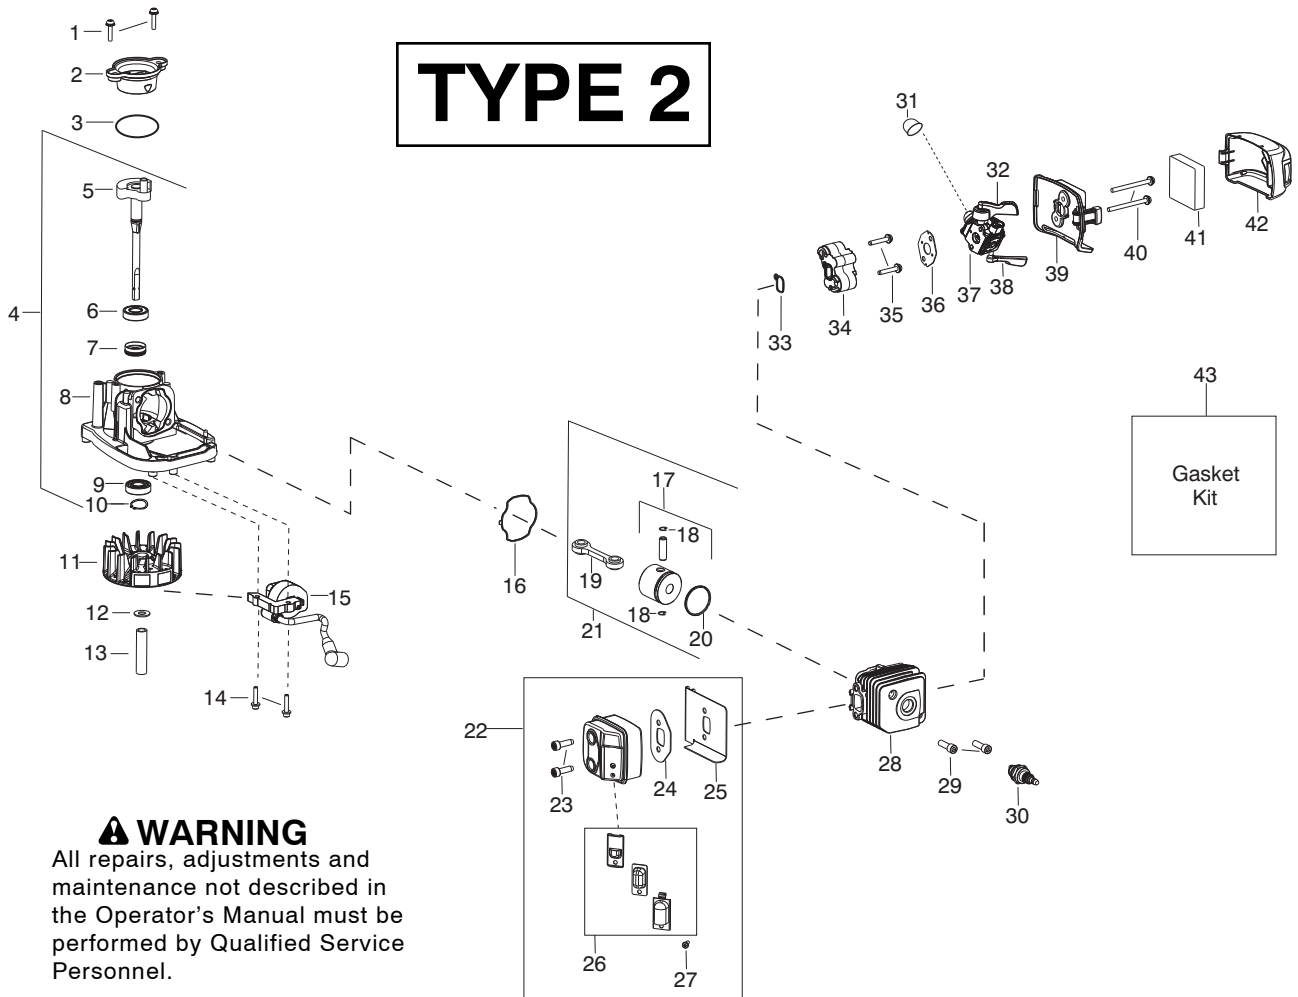

✓ = New Part Number For This IPL

★ = Refer to the Service Reference Indicated for more information. (Located at the END of the IPL)

<b>Parts List No.</b> 545192166		<h1>WEED EATER®</h1> PARTS LIST	<b>MODEL</b> FB25
<b>Date</b> 2/23/10	<b>Replaces</b> 545192166 - 6/02/09		<b>NOTE :</b> Illustration may differ from actual model due to design changes.

✓ = New Part Number For This IPL

★ = Refer to the Service Reference Indicated for more information.(Located at the END of the IPL)

Parts List No. 545192166		<b>WEED EATER®</b> PARTS LIST	MODEL FB25
Date 2/23/10	Replaces 545192166 - 6/02/09		NOTE : Illustration may differ from actual model due to design changes.