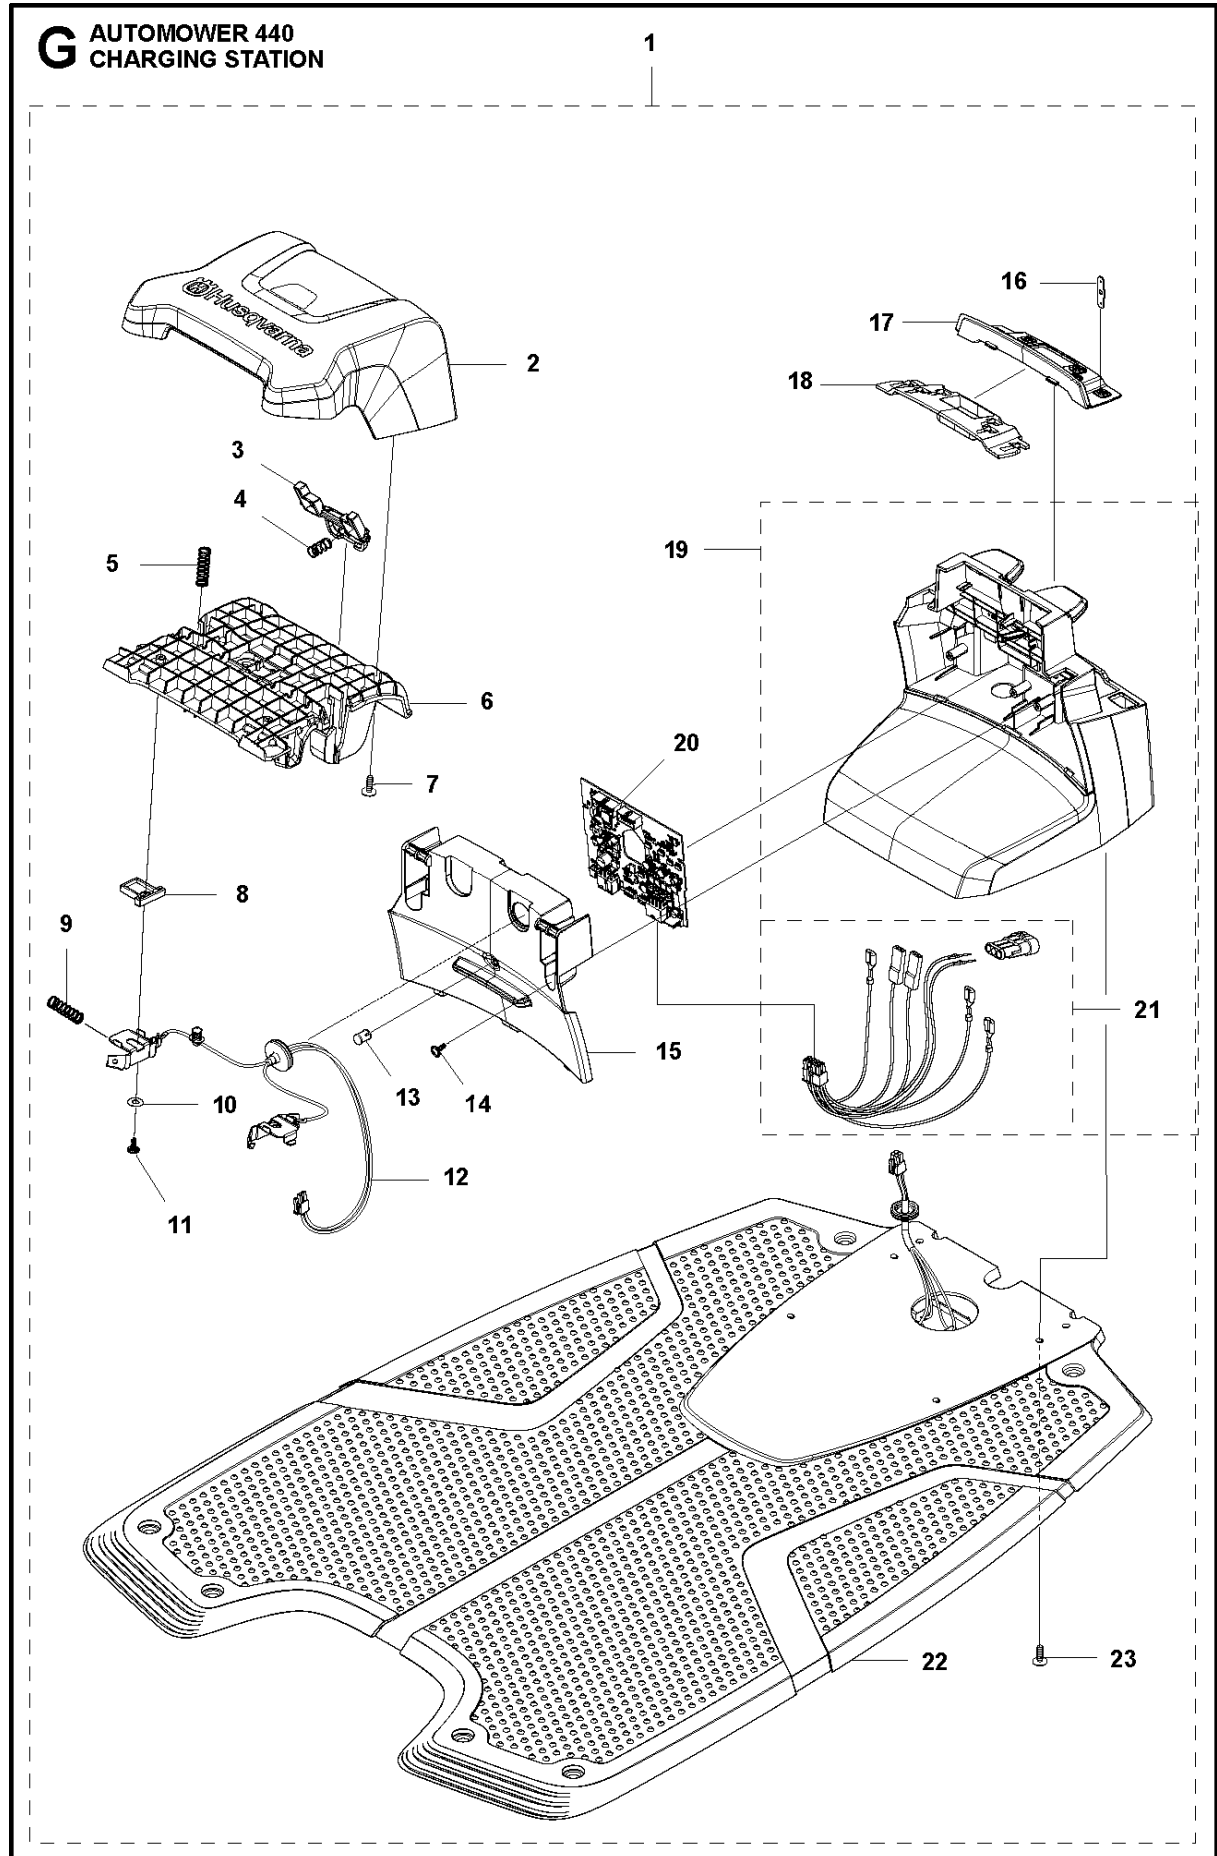

CHARGING STATION

AUTOMOWER 440, 2020-

Ref	Part No	Description	Remark	QTY KIT
1	593 78 47-02	CHARGING STATION	Charging Station	1
2	579 44 82-03	CAP	Cap	1
3	579 46 24-02	BUTTON	Button	1
4	574 48 70-01	SPRING	Spring	1
5	580 51 14-01	SPRING	Spring	2
6	579 45 80-04	FRAME	Frame	1
7	575 54 33-14	SCREW	Screw	4
8	579 46 05-01	SPACER	Distance	2
9	580 51 14-01	SPRING	Spring	2
10	734 11 37-41	WASHER	Washer	2
11	575 54 33-14	SCREW	Screw	2
12	585 53 95-02	CABLE ASSY	Loom Charging Contact	1
13	590 21 72-01	LENS	Lens	1
14	575 54 33-14	SCREW	Screw	2
15	579 45 97-04	LID	Lid	1
16	580 50 41-01	TERMINAL	Terminal	4
17	579 45 98-02	PANEL	Panel	1
18	579 45 99-01	HOLDER	Holder	1
19	588 18 88-01	HOUSING ASSY	Housing KIT	1
20	592 89 45-01	PRINTED CIRCUIT ASSY	PCBA Charging Station	1
21	588 47 89-01	CABLE KIT	Wiring CS	1
22	590 09 40-01	BASE ASSY	Charging Plate	1
23	575 54 33-14	SCREW	Screw	4