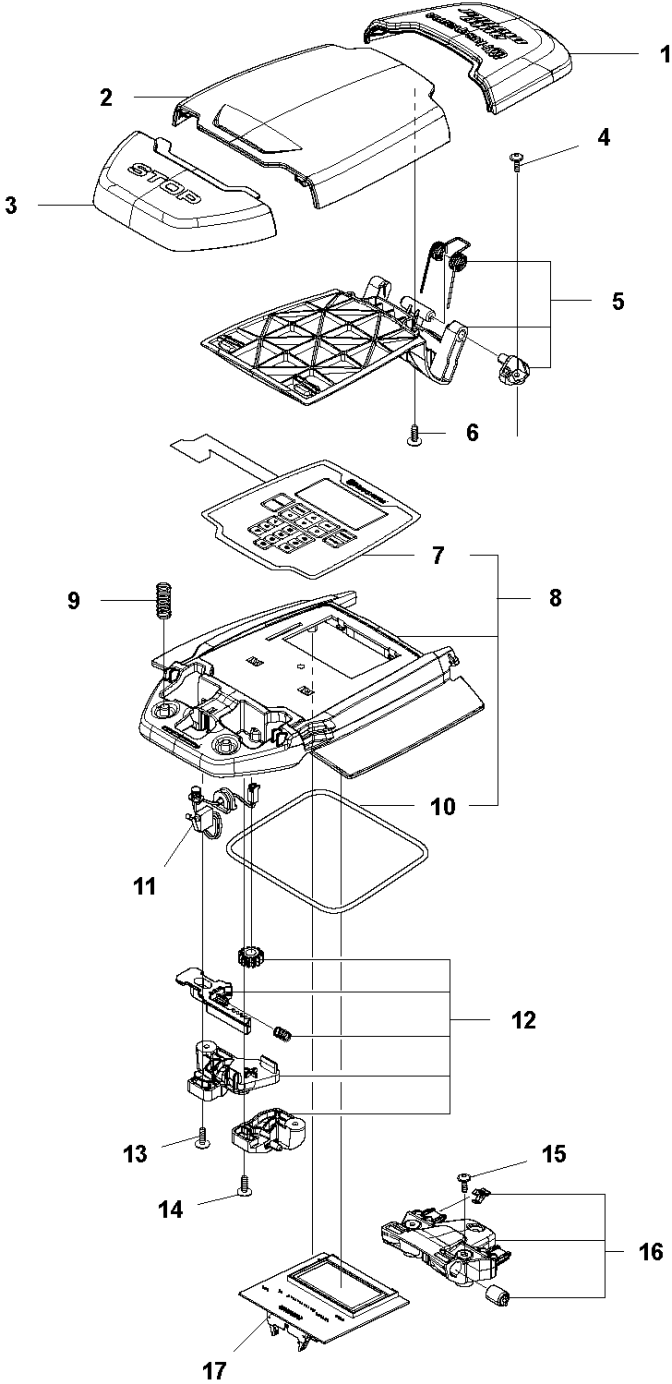

## COVER

AUTOMOWER 440, 2020-

Ref	Part No	Description	Remark	QTY KIT
1	581 62 04-05	BODY KIT	Body KIT	1
2	587 42 35-01	DECAL	Decal	1
3	580 52 68-01	CAP	Cap	4
4	586 35 97-01	LABEL	Label	1
5	585 53 92-04	CABLE ASSY	Charging Plate Wiring	1
6	501 06 56-02	HOLDER ASSY	Holder ASSY	1
7	575 54 33-14	SCREW	Screw	1
8	579 51 98-02	BUMPER	Bumper	1
9	574 45 01-01	SCREW ITPANT	Screw	4

## CENTER CONSOL

AUTOMOWER 440, 2020-

Ref	Part No	Description	Remark	QTY KIT
1	588 79 75-06	COVER	Cover	1
2	579 45 85-01	HATCH	Hatch	1
3	579 45 81-01	BUTTON	Button	1
4	575 54 33-14	SCREW	Screw	2
5	501 06 58-01	HINGE KIT	Hinge KIT	1
6	575 54 33-14	SCREW	Screw	2
7	579 62 79-01	KEYBOARD	Keyboard	1
8	581 62 06-01	COVER KIT	Cover KIT	1
9	535 13 01-01	SPRING	Spring	2
10	574 87 47-06	SEALING STRIP	Sealing Strip (1 pcs, 5 mm)	1
11	574 48 03-02	SWITCH	Switch	1
12	501 06 60-01	LOCK KIT	Locking Plate KIT	1
13	575 54 33-14	SCREW	Screw	1
14	575 54 33-14	SCREW	Screw	1
15	575 54 33-14	SCREW	Screw	3
16	581 62 07-01	SUPPORT KIT	Support KIT	1
17	592 91 04-01	PRINTED CIRCUIT ASSY	Printed Circuit ASSY	1