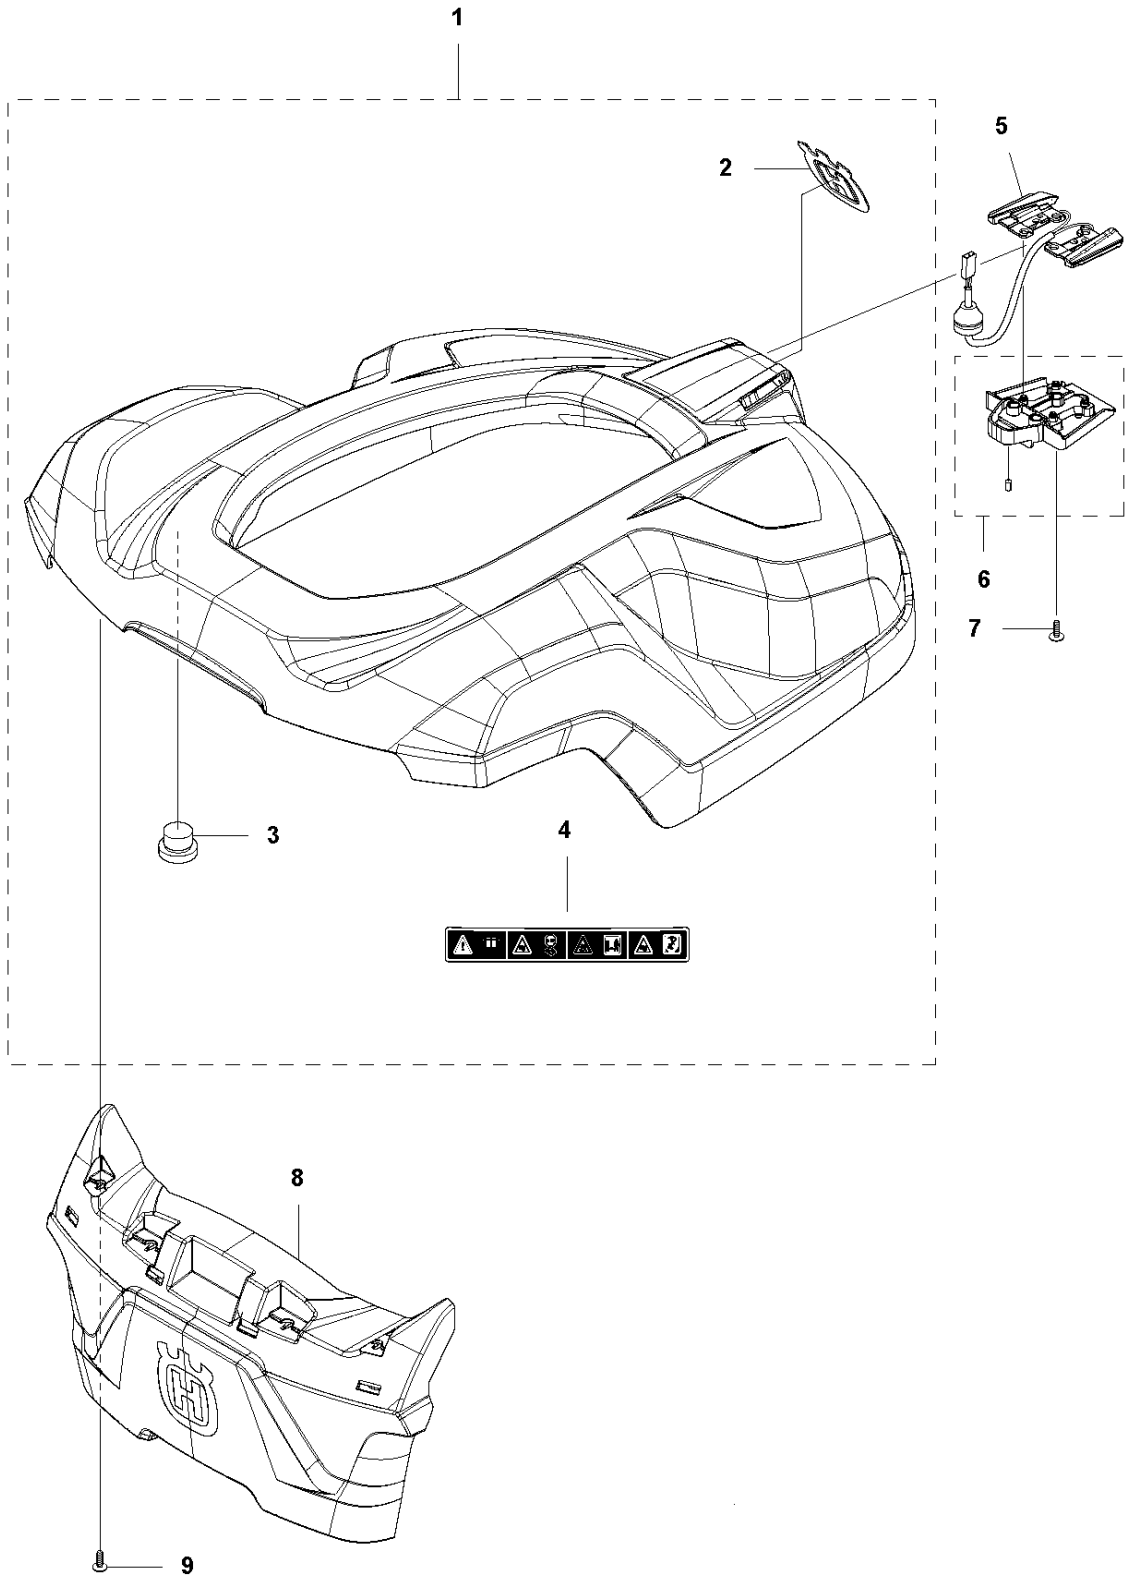

# SPARE PARTS LIST

ROBOTIC LAWN MOWERS

AUTOMOWER 440, 2020-

**A** AUTOMOWER 440  
COVER

## COVER

AUTOMOWER 440, 2020-

Ref	Part No	Description	Remark	QTY KIT
1	581 62 04-05	BODY KIT	Body KIT	1
2	587 42 35-01	DECAL	Decal	1
3	580 52 68-01	CAP	Cap	4
4	586 35 97-01	LABEL	Label	1
5	585 53 92-04	CABLE ASSY	Charging Plate Wiring	1
6	501 06 56-02	HOLDER ASSY	Holder ASSY	1
7	575 54 33-14	SCREW	Screw	1
8	579 51 98-02	BUMPER	Bumper	1
9	574 45 01-01	SCREW ITPANT	Screw	4

**D** AUTOMOWER 440  
CHASSIS LOWER