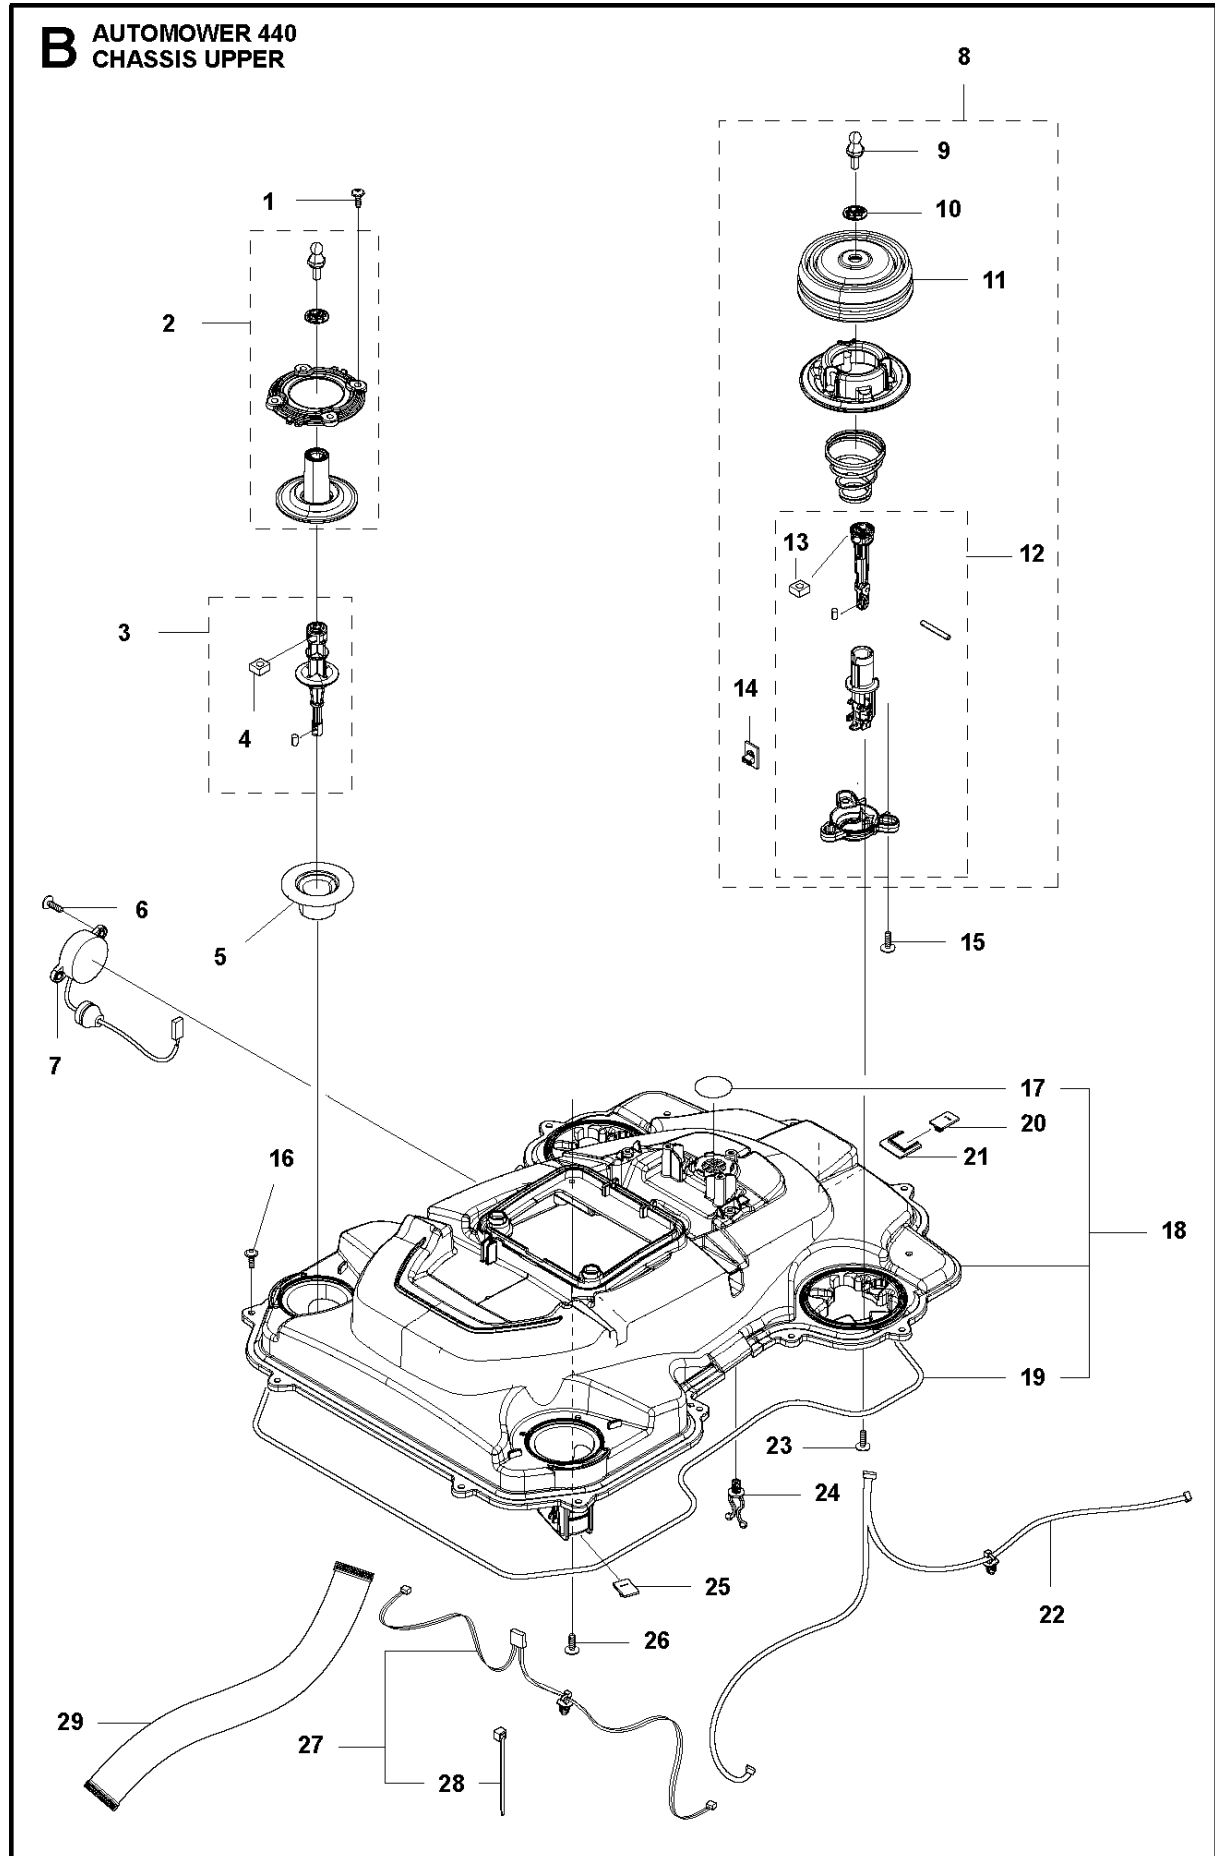

# SPARE PARTS LIST

ROBOTIC LAWN MOWERS

AUTOMOWER 440, 2020-

**A** AUTOMOWER 440  
COVER

## COVER

AUTOMOWER 440, 2020-

Ref	Part No	Description	Remark	QTY KIT
1	581 62 04-05	BODY KIT	Body KIT	1
2	587 42 35-01	DECAL	Decal	1
3	580 52 68-01	CAP	Cap	4
4	586 35 97-01	LABEL	Label	1
5	585 53 92-04	CABLE ASSY	Charging Plate Wiring	1
6	501 06 56-02	HOLDER ASSY	Holder ASSY	1
7	575 54 33-14	SCREW	Screw	1
8	579 51 98-02	BUMPER	Bumper	1
9	574 45 01-01	SCREW ITPANT	Screw	4

## CENTER CONSOL

AUTOMOWER 440, 2020-

Ref	Part No	Description	Remark	QTY KIT
1	588 79 75-06	COVER	Cover	1
2	579 45 85-01	HATCH	Hatch	1
3	579 45 81-01	BUTTON	Button	1
4	575 54 33-14	SCREW	Screw	2
5	501 06 58-01	HINGE KIT	Hinge KIT	1
6	575 54 33-14	SCREW	Screw	2
7	579 62 79-01	KEYBOARD	Keyboard	1
8	581 62 06-01	COVER KIT	Cover KIT	1
9	535 13 01-01	SPRING	Spring	2
10	574 87 47-06	SEALING STRIP	Sealing Strip (1 pcs, 5 mm)	1
11	574 48 03-02	SWITCH	Switch	1
12	501 06 60-01	LOCK KIT	Locking Plate KIT	1
13	575 54 33-14	SCREW	Screw	1
14	575 54 33-14	SCREW	Screw	1
15	575 54 33-14	SCREW	Screw	3
16	581 62 07-01	SUPPORT KIT	Support KIT	1
17	592 91 04-01	PRINTED CIRCUIT ASSY	Printed Circuit ASSY	1